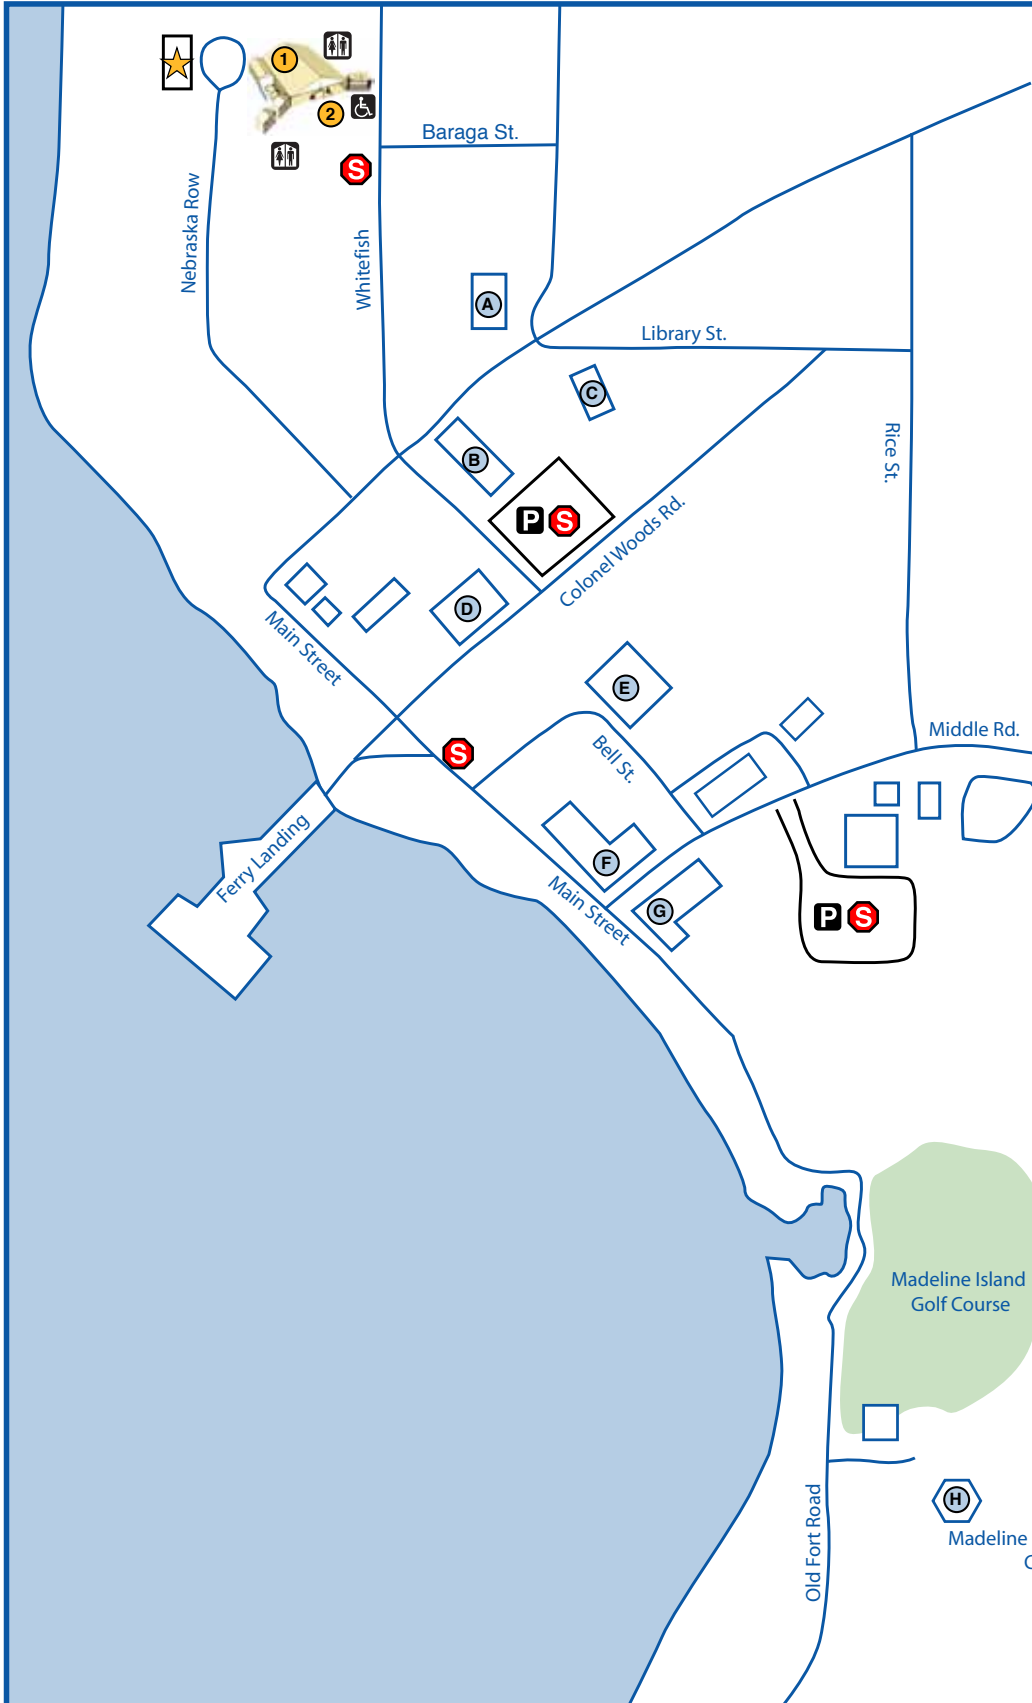

Woods Manor and Downtown LaPointe Madeline Island

Shuttles operating:
Saturday July 10 - from 3:00 pm - 12:00 am

Pick ups along route approximately every 20 minutes.
Allow for more time in case of bad weather.

- Woods Manor
- Chamber Orchestra Tent
- Entrance
- Handicap Entrance
- Public Restrooms
- Parking
- Shuttle Stop
- Town Hall
- School
- Library
- Museum
- Bell Street Tavern
- Food and Shopping
- Food and Shopping
- MIMC Clubhouse